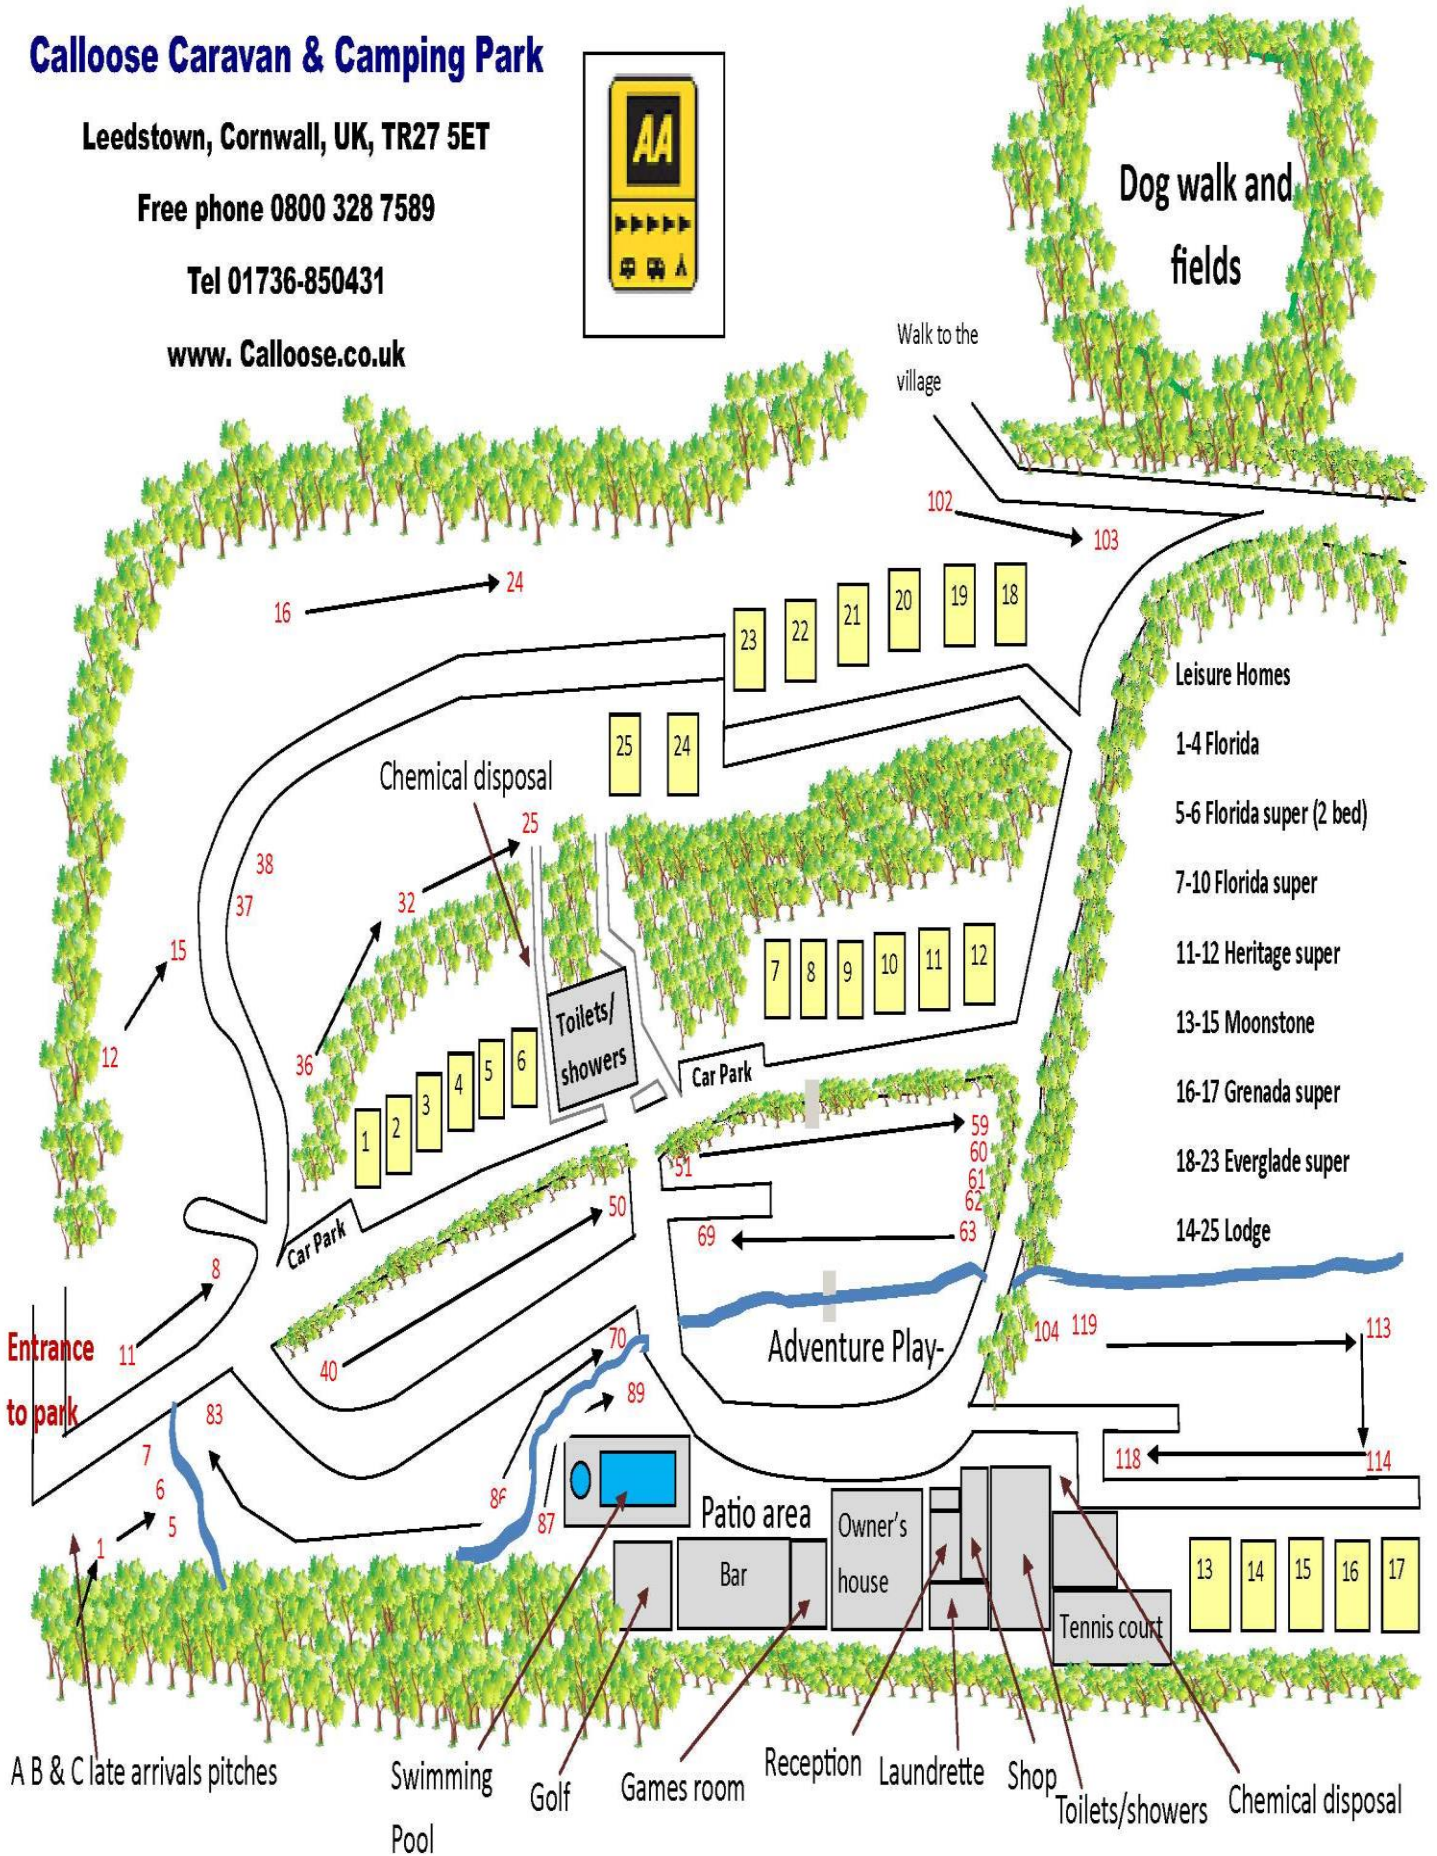

Calloose Caravan & Camping Park

Leedstown, Cornwall, UK, TR27 5ET

Free phone 0800 328 7589

Tel 01736-850431

www.Calloose.co.uk

Dog walk and fields

Walk to the village

Leisure Homes

1-4 Florida

5-6 Florida super (2 bed)

7-10 Florida super

11-12 Heritage super

13-15 Moonstone

16-17 Grenada super

18-23 Everglade super

14-25 Lodge

Entrance to park

A B & C late arrivals pitches

Swimming Pool

Golf

Games room

Reception

Laundrette

Shop

Toilets/showers

Chemical disposal

Patio area

Bar

Owner's house

Tennis court

Chemical disposal

Toilets/showers

Car Park

Car Park

Adventure Play-